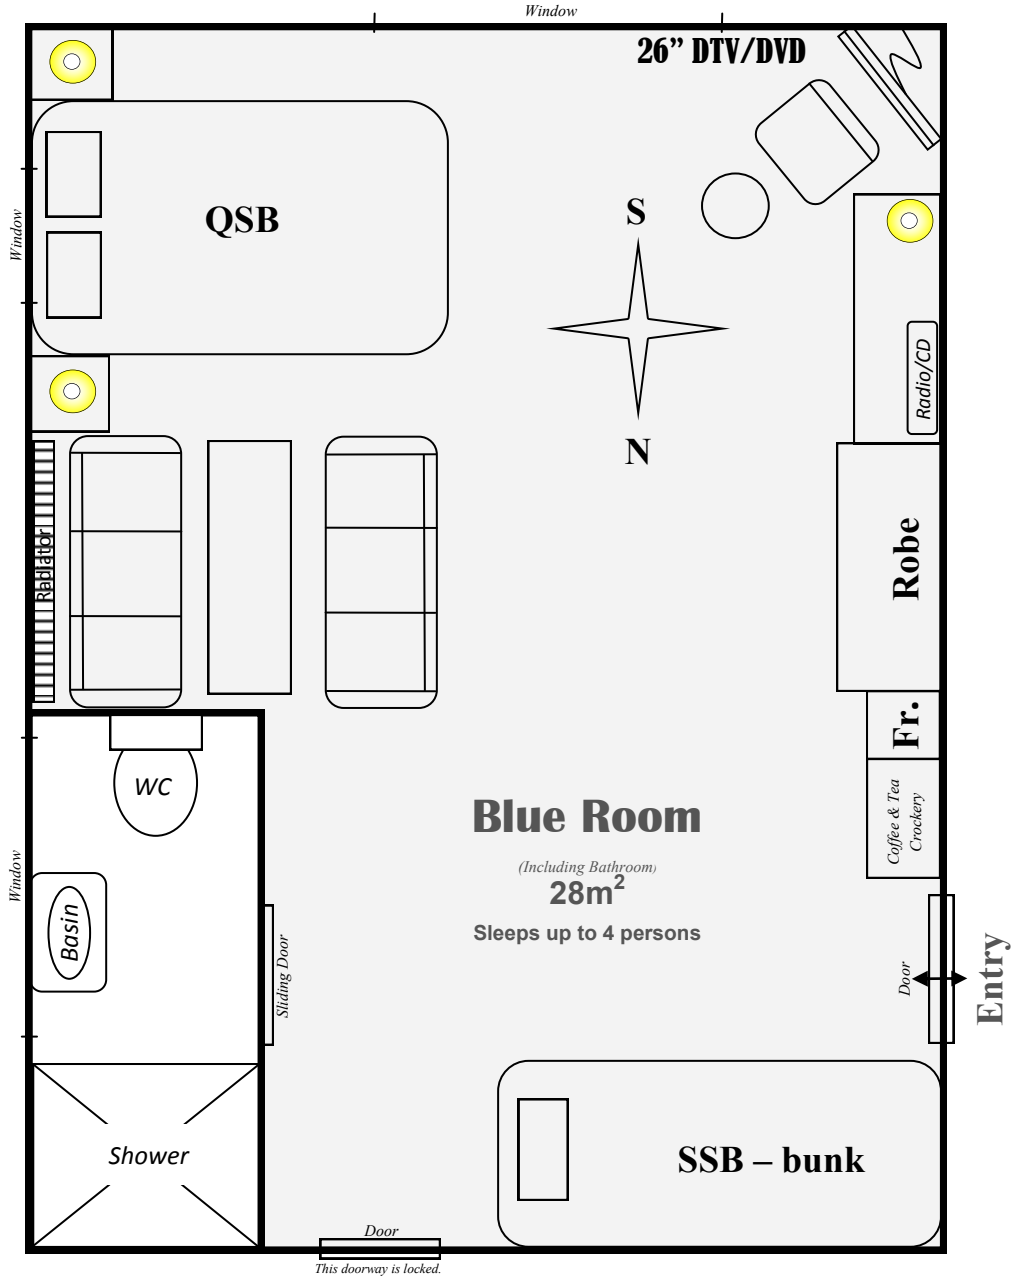

**Blue Room Accommodation
Area**
Excluding Bathroom & WC
28m²

Please note that furniture arrangement can vary.

Passion Pit Accommodation

Area

Excluding Bathroom & WC
30m²

**Pine Tree & Single's Rooms
Accommodation Area
Excluding Bathroom & WC
36m²**

Please note that furniture arrangement can vary.