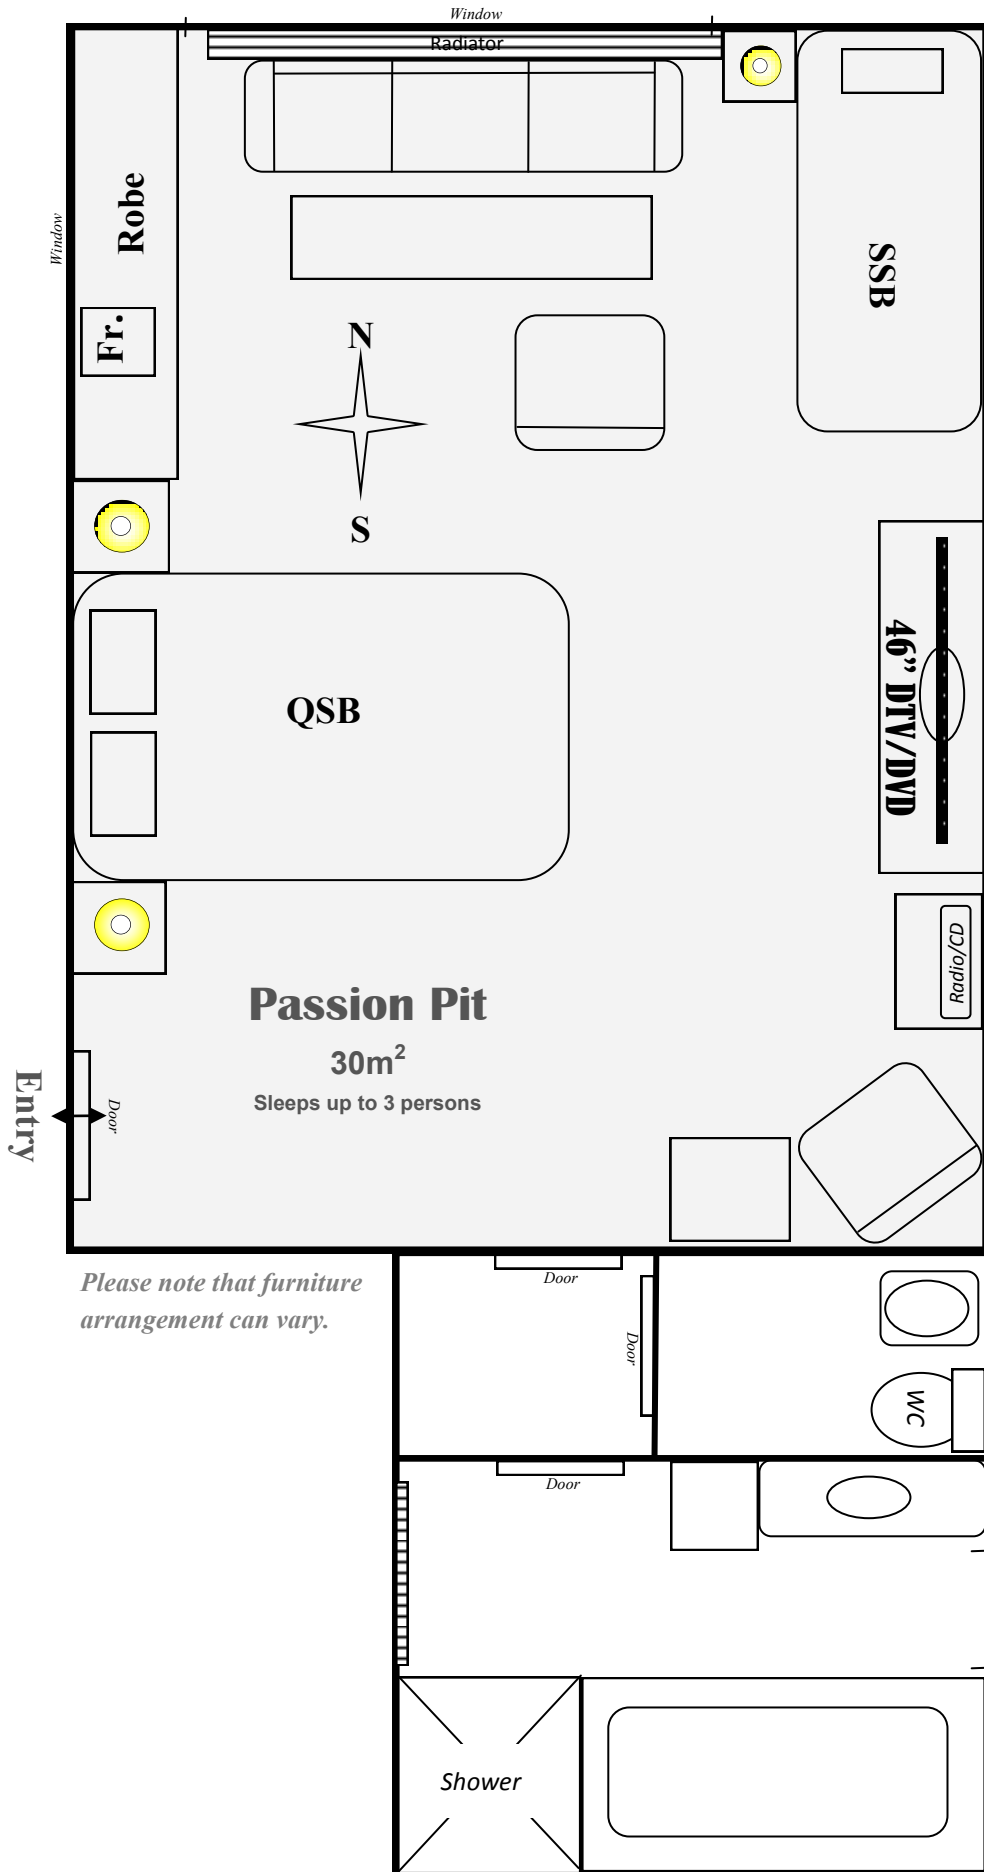

**Blue Room Accommodation
Area**
Excluding Bathroom & WC
28m²

Please note that furniture arrangement can vary.

Passion Pit Accommodation

Area

Excluding Bathroom & WC
30m²

**Pine Tree & Single's Rooms
Accommodation Area
Excluding Bathroom & WC
36m²**

Please note that furniture arrangement can vary.