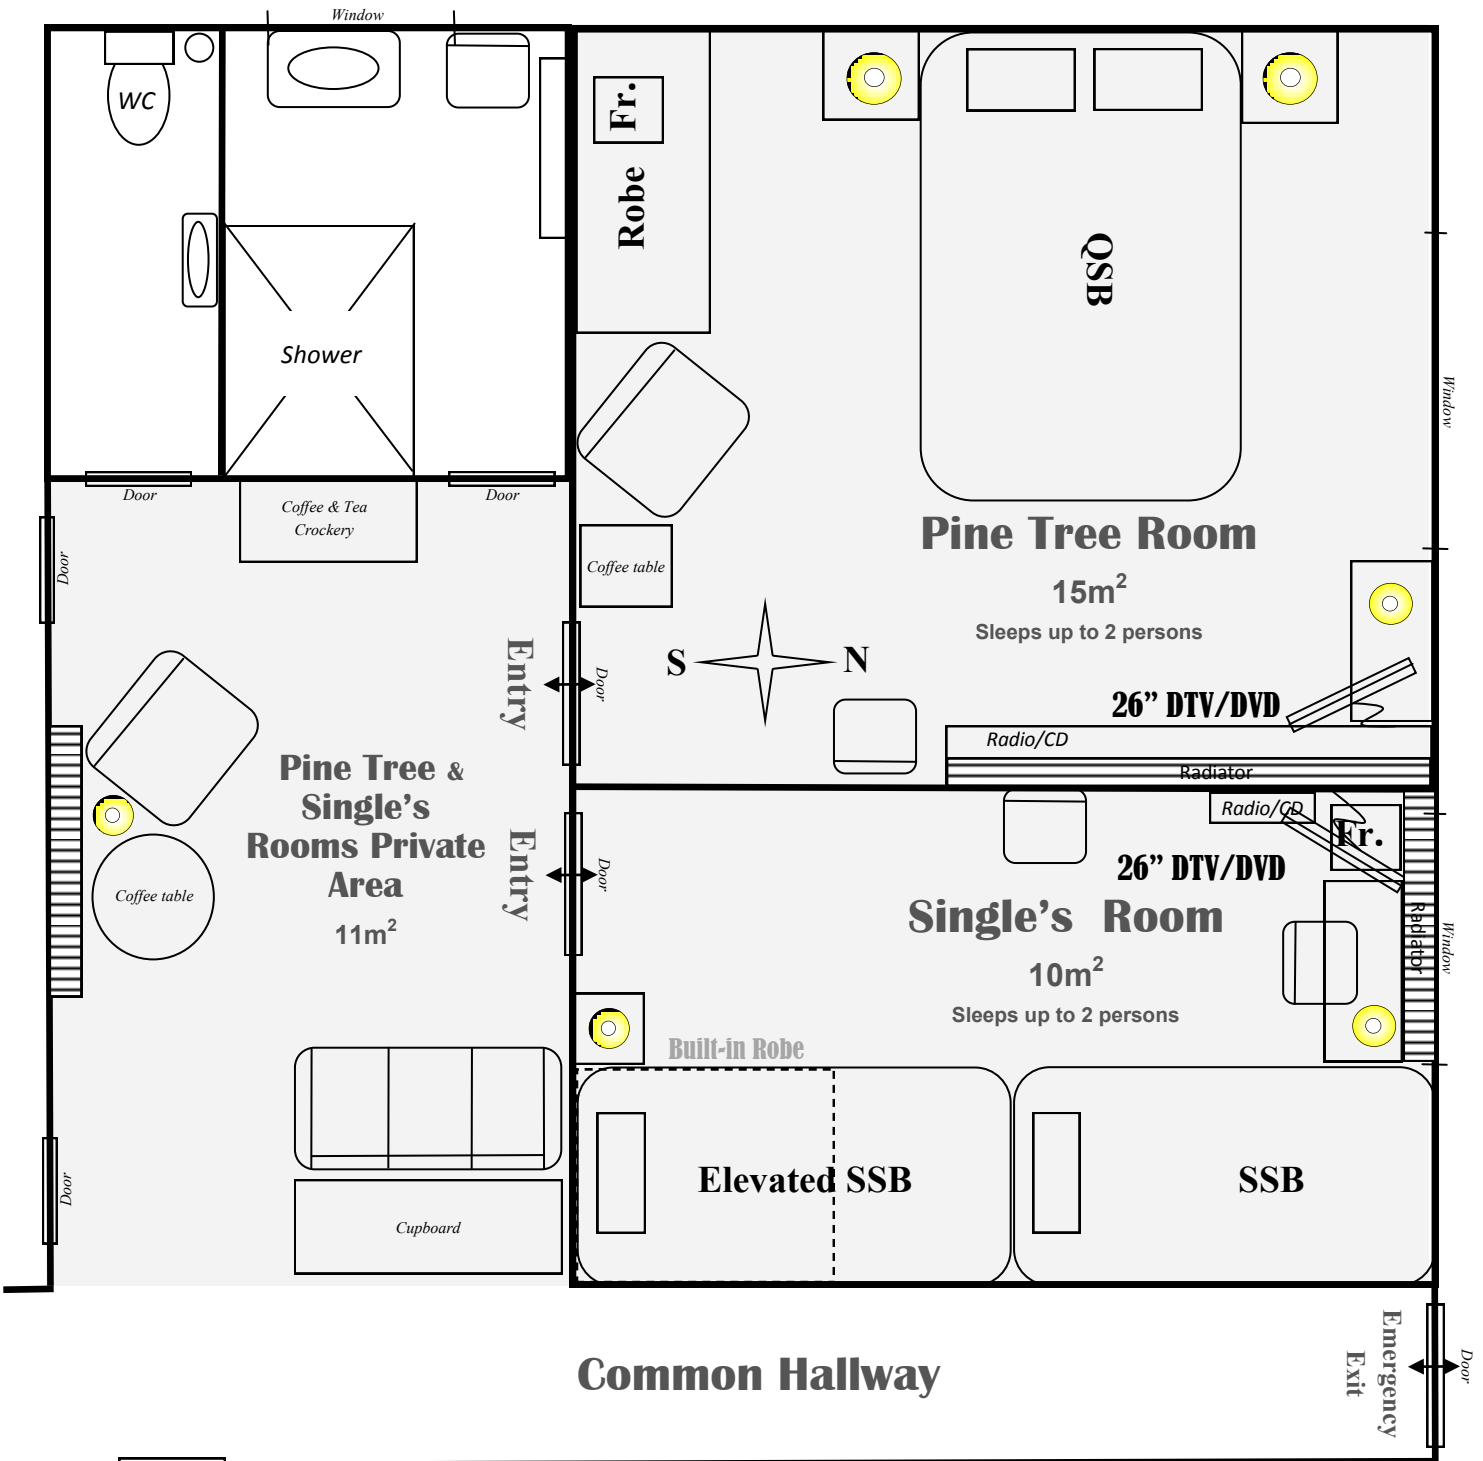

**Blue Room Accommodation
Area**
Excluding Bathroom & WC
28m²

Please note that furniture arrangement can vary.

Passion Pit Accommodation

Area

Excluding Bathroom & WC
30m²

**Pine Tree & Single's Rooms
Accommodation Area
Excluding Bathroom & WC
36m²**

Please note that furniture arrangement can vary.